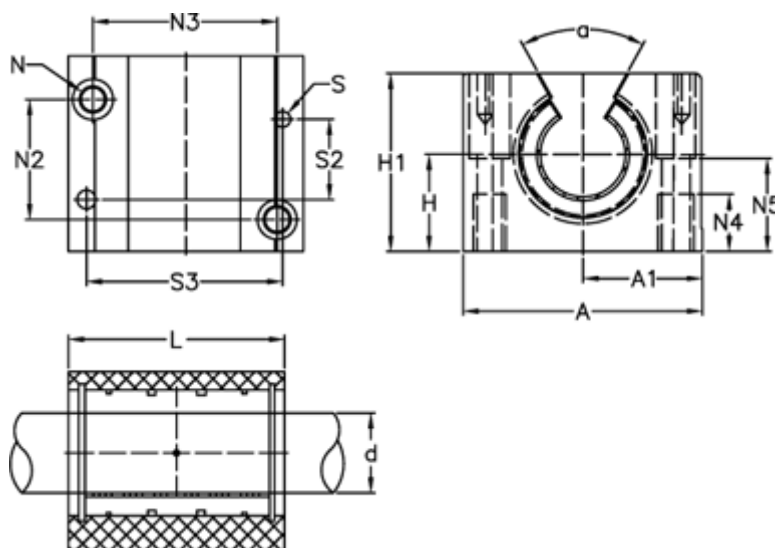

Article number: 503103014

Description: Open pillow block PMNC 30 F
FM standard bearing included

Measures

A = 87	N3 = 68.00
a = 60 degrees	N4 = 22
A1 = 44.0	N5 = 34.0
H = 35	S = 6
H1 = 60	S2 = 30
L = 79	S3 = 72
N = M10 x 1,5	Static load (kg) = 2142
N2 = 45.00	Weight (kg) = 1.000